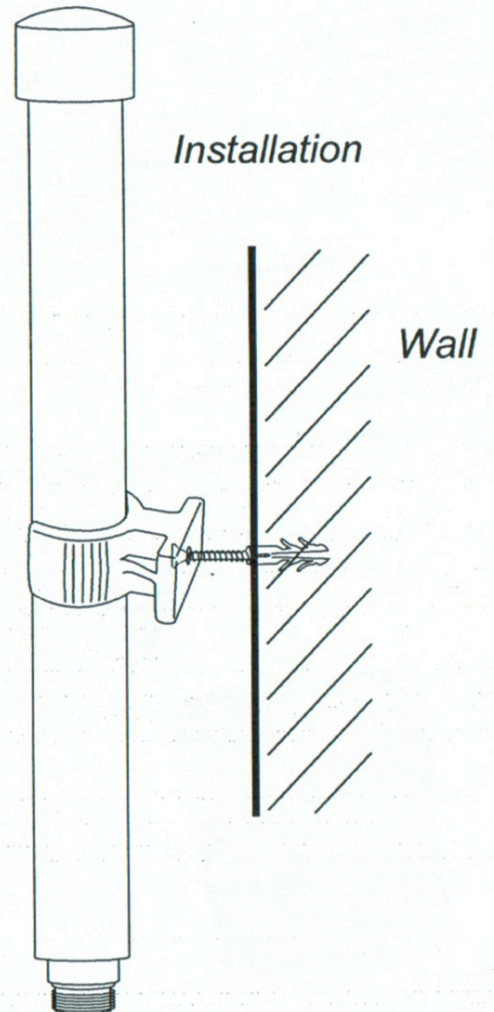

A6-0921 Lite

Omnidirectional Antenna
universal mounting

Technical Sheet

Applications

- CDMA 800
- GSM900 Systems
- GSM1800 Systems
- 3G (UMTS) 2100 System

Features

- Improved performance
- All weather operation
- Light weight, small size
- Universal mounting

Specifications

Model A6-0921			
Freq. Range-MHz		890-960	1710-2170
Beamwidth-°	E	60	50
	H	360	360
Gain-dBi		6	
VSWR		≤2	
Impedance-Ω		50	
Polarization		Vertical	
Maximum Power-W		50	
Connector		N Female	
Dimensions-mm		175 x 45 x 35	
Weight-kg		0.3	
Mounting		Wall mounting and Mast mounting (up to 45 mm)	