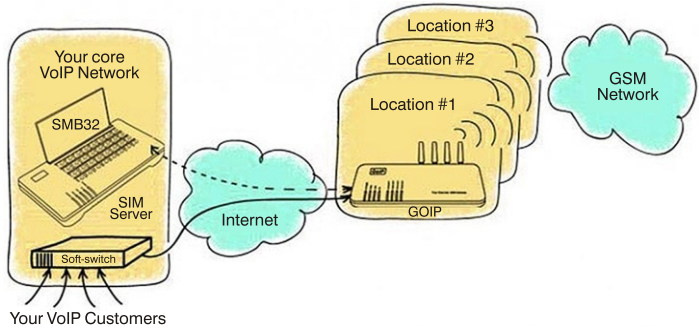

### Overview:

SMB32 is a Remote SIM Bank with 32 SIMs. It connected with Hybertone GSM Gateway via internet. SIM cards no longer need to be installed in GSM Gateway anymore. You can deploy your VoIP GSM Gateway in different locations. Centralize and supervise all SIMs in one place, manage the entire system from your office.

This solution saves your time and significantly cuts your administration costs – no more travelling to the gateways, no more abuse of SIM cards.

The solution contains several components described below:

### Features:

- Remote management
- Advanced control of SIM cards
- Automatic credit monitoring and recharging
- Advanced Simulation of Human behavior
- SIM rotation
- Set Talk Time per SIM
- Set GSM Group (Assign several SIMs Per GSM Port)
- Set Day of week
- Set Time Range