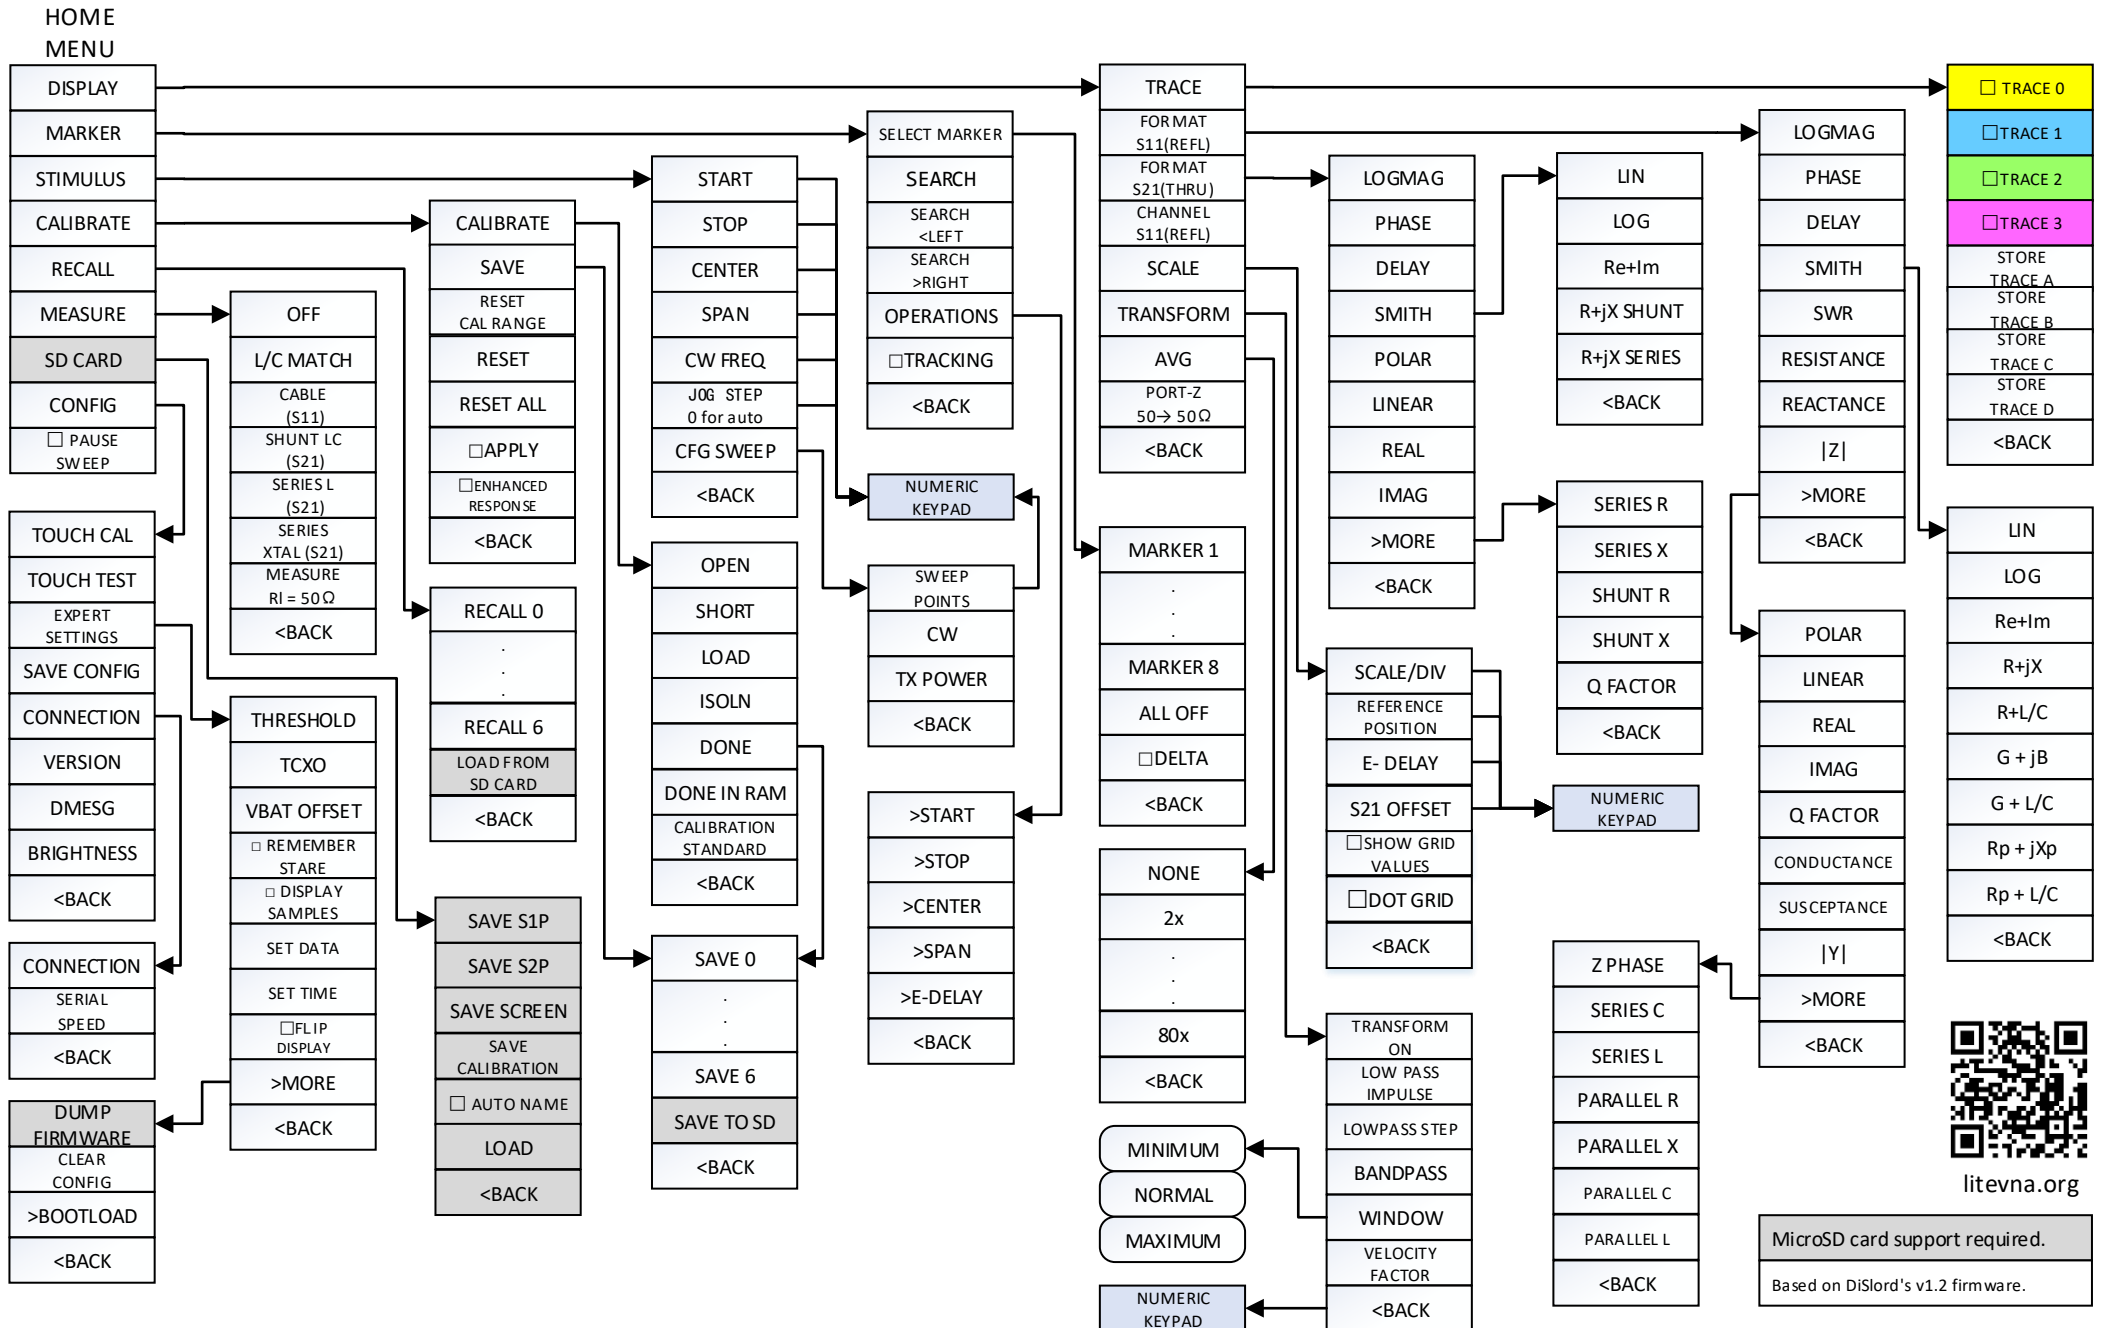

LiteVNA Menu Structure Map

litevna.org

MicroSD card support required.

Based on DiSlord's v1.2 firmware.