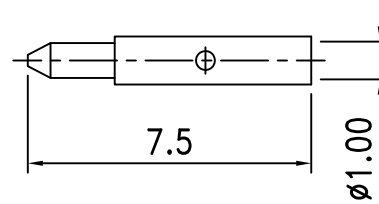

Electrical Characteristics	
Impedance	50 Ω
Frequency Range	0 ~ 12 GHz
V.S.W.R.	≤ 1.3 Max.

RECOMMENDED
CABLE STRIPPING DIM'S

ROHS
COMPLIANT

6.	Shell	Brass	1	Gold
5.	Gasket	Silicone	1	Red
4.	Retaining Ring	Beryllium	1	None
3.	Insulation	PTFE	1	White
2.	Pin	Brass	1	Gold
1.	Body	Brass	1	Gold
NO.	DESCRIPTION	MATERIAL	Q' TY	FINISH

繪圖DRAWN	SCALE	UNITS
Jenny	比例 5:1	單位 mm
審核CHECKED	公差TOLERANCE	
Peter	.X	±0.2
主管APPROVAL	.XX	±0.1
	.XXX	±0.05
Peter	ANGLE	±0.5°

	夏尼有限公司 SHINING PRECISION CO., LTD		
圖名 TITLE	SMA-25-141-TGG For Cable Semi-rigid .141		
版次REV.	電腦圖檔CAD FILE	日期DATE	
A	C:/SHINING/SMA-FINISH/LUS/SMA-25-141.dwg	2017.06.06	