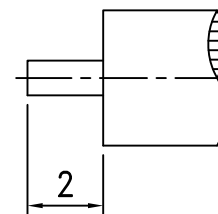

Electrical Characteristics	
Impedance	50 Ω
Frequency Range	0 ~ 12 GHz
V.S.W.R.	≤ 1.3 Max.

RECOMMENDED
CABLE STRIPPING DIM'S

ROHS
COMPLIANT

6.	Shell	Brass	1	Gold
5.	Gasket	Silicone	1	Red
4.	Retaining Ring	Beryllium	1	None
3.	Insulation	PTFE	1	White
2.	Pin	Brass	1	Gold
1.	Body	Brass	1	Gold
NO.	DESCRIPTION	MATERIAL	Q' TY	FINISH

繪圖DRAWN	SCALE	UNITS
Jenny	比例 5:1	單位 mm
審核CHECKED	公差TOLERANCE	
Peter	.X	±0.2
主管APPROVAL	.XX	±0.1
	.XXX	±0.05
Peter	ANGLE	±0.5°

	夏尼有限公司 SHINING PRECISION CO., LTD		
圖名 TITLE	SMA-25-141-TGG For Cable Semi-rigid .141		
版次REV.	電腦圖檔CAD FILE	日期DATE	
A	C:/SHINING/SMA-FINISH/LUS/SMA-25-141.dwg	2017.06.06	