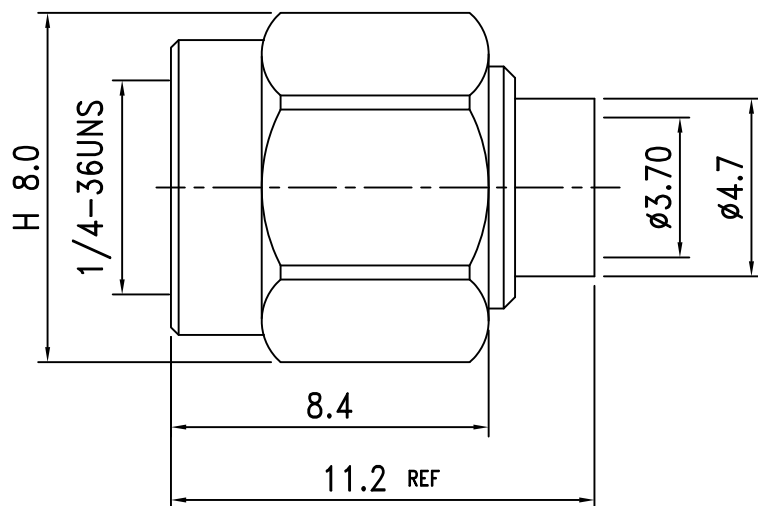

Electrical Characteristics	
Impedance	50 Ω
Frequency Range	0 ~ 12 GHz
V.S.W.R.	≤ 1.3 Max.

RECOMMENDED
CABLE STRIPPING DIM'S

ROHS
COMPLIANT

6.	Shell	Brass	1	Gold
5.	Gasket	Silicone	1	Red
4.	Retaining Ring	Beryllium	1	None
3.	Insulation	PTFE	1	White
2.	Pin	Brass	1	Gold
1.	Body	Brass	1	Gold
NO.	DESCRIPTION	MATERIAL	Q' TY	FINISH

繪圖DRAWN	SCALE	UNITS
Jenny	比例 5:1	單位 mm
審核CHECKED	公差TOLERANCE	
Peter	.X	±0.2
主管APPROVAL	.XX	±0.1
	.XXX	±0.05
Peter	ANGLE	±0.5°

	夏尼有限公司 SHINING PRECISION CO., LTD		
圖名 TITLE	SMA-25-141-TGG For Cable Semi-rigid .141		
版次REV.	電腦圖檔CAD FILE	日期DATE	
A	C:/SHINING/SMA-FINISH/LUS/SMA-25-141.dwg	2017.06.06	